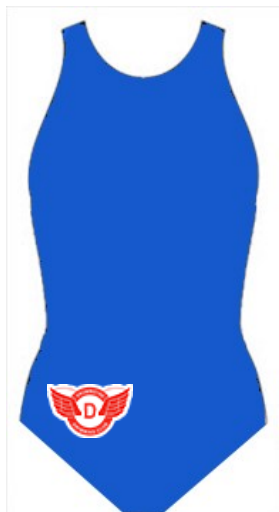

Recommended Club Swimwear

Style: 921-2
Price: \$35.00

Swimwear Size Chart - FEMALE		
SIZE	WAIST (cm)	HEIGHT (cm)
XSmall	45 - 55	135 - 145
Small	55 - 64	145 - 152
Medium	64 - 70	152 - 160
Large	70 - 75	160 - 168
XLarge	75 - 88	168 - 175
XXLarge	88 - 92	175 and taller

Style: 925-2
Price: \$65.00

Style: 9205-2
Price: \$58.00

Swimwear Size Chart - MALE		
SIZE	WAIST (cm)	HEIGHT (cm)
XSmall	52 - 62	140 - 150
Small	62 - 68	150 - 160
Medium	68 - 74	160 - 170
Large	74 - 80	170 - 180
XLarge	80 - 86	180 - 190
XXLarge	86 - 92	190 and taller